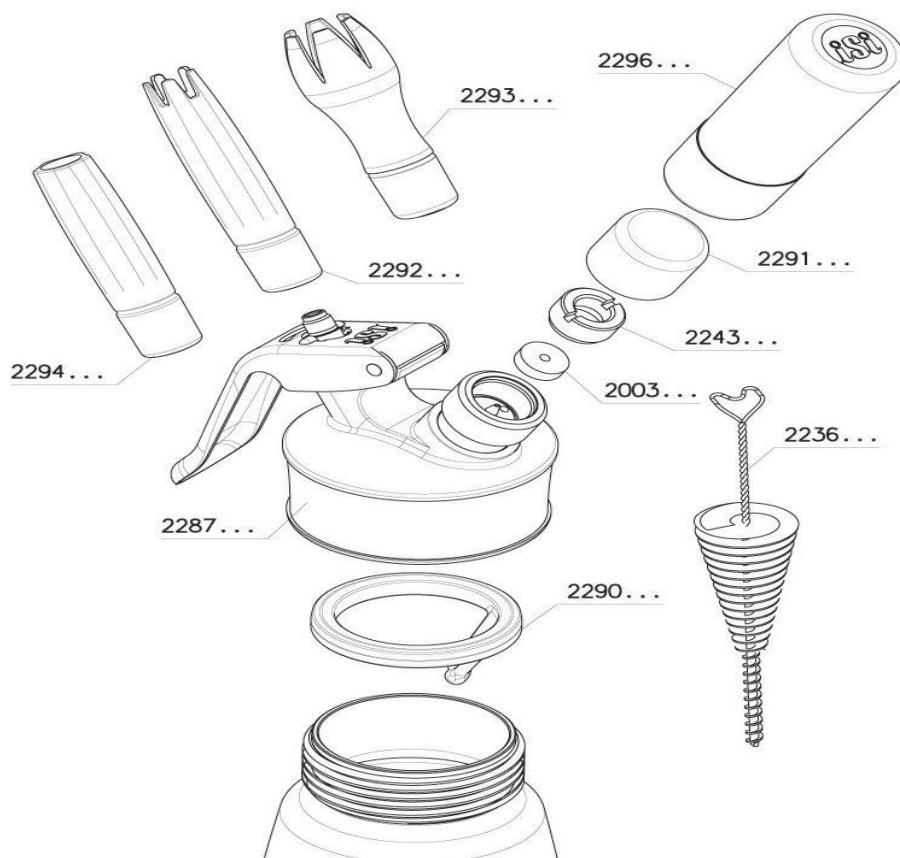

**RESERVEDELE**

1. JANUAR 2012

GOURMET WHIP 0,5 L og 1 L

model 2430, 2440

GOURMET WHIP PLUS 0,25 L, 0,5 L og 1 L

model 1403, 1603 & 1703

THERMO WHIP PLUS 0,5 L

model 2470

Dele	Art.Nr.	Colli	Gammelt.Nr.
Halspakning rød med øre	2290 IS	20	3031 IS
Hoved komplet GW+/TW+ stainless steel	2287 IS	1	3005 IS
Tylle rød standard	2292 IS	20	3040 IS /2931 IS
Tylle rød lige	2294 IS	20	3041 IS /2932 IS
Tylle rød tulip	2293 IS	20	3047 IS /2933 IS
Patronholder metal	2296 IS	10	3045 IS
Dæksel stainless steel	2291 IS	10	3046 IS
Patronpakning	2003 IS	10	6469 IS
Låserring metal	2243 IS	10	3017 IS
Rensebørste	2236 IS	20	3018 IS

Reservedels sæt Gourmet/Thermo Whip + 2 tyller / 1 hovedpakning (2292/2294/2290)	2209 IS		6
---	---------	--	---