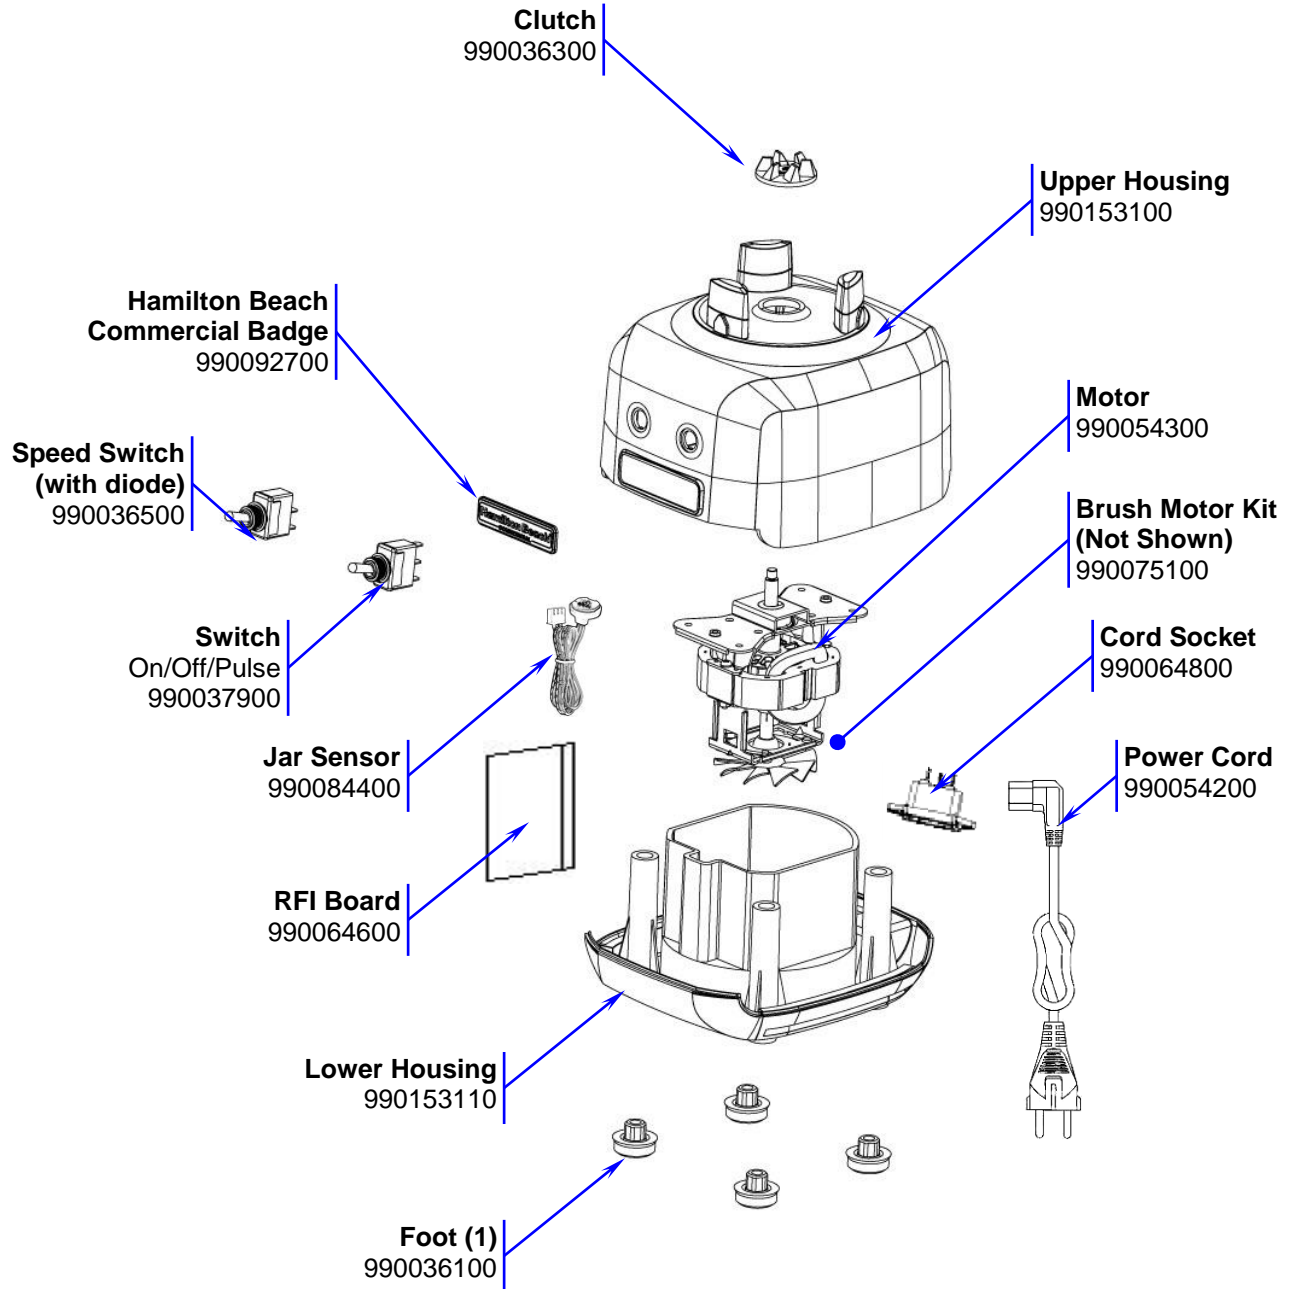

Replacement Parts

 4421 Waterfront Drive Glen Allen, VA 23060	Revision Description:	Add new parts					
	Request Number:		Revision Date:	7/18/14	Approved by:	DOC4996	
	Issue Code(s):	L	Page:	1 of 3	Document #:	540005600	Rev: