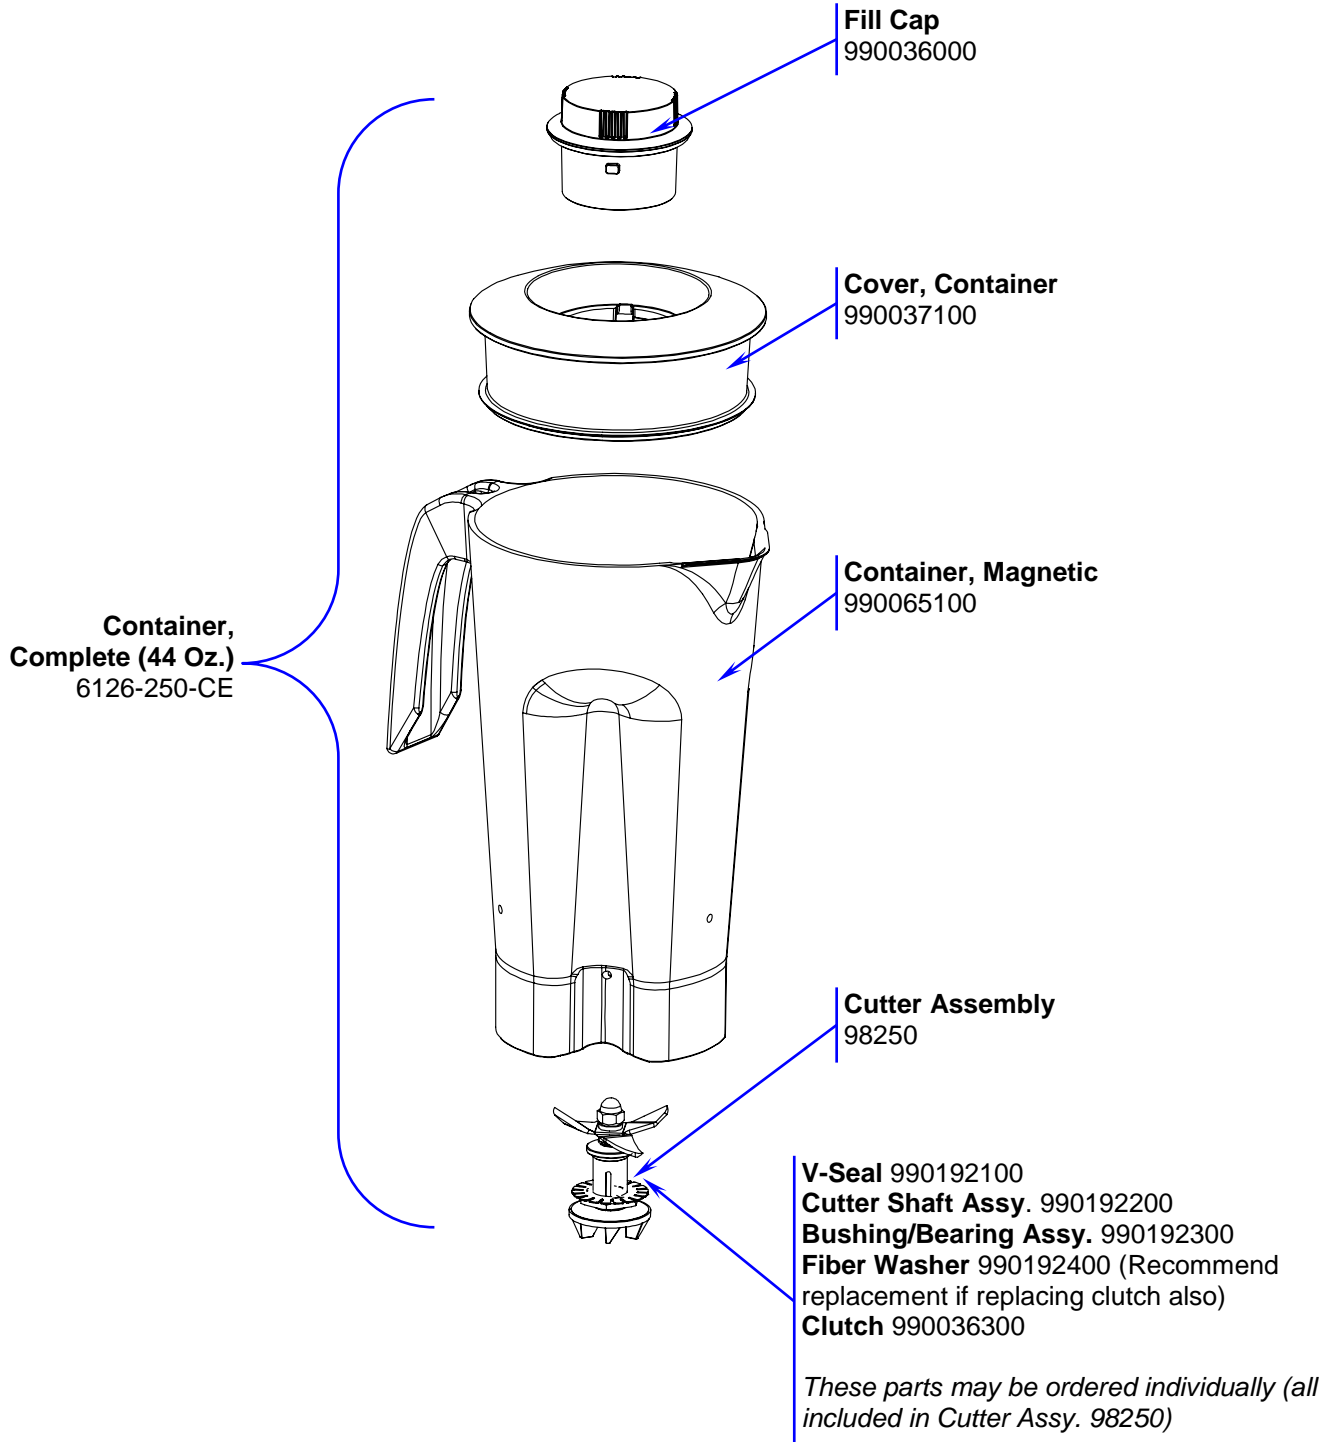

Parts and Accessories Diagram

Model HBB250-CE

PROPRIETARY RIGHTS NOTICE This document and all information contained within it is the property of Hamilton Beach Brands, Inc. (HBB). It is confidential and proprietary and has been provided to you for a limited purpose. It must be returned or destroyed upon request. Disclosure, reproduction or use of this document and any information contained within it, in full or in part, for any purpose is forbidden without the prior written consent of HBB. No photographs may be taken of any article fabricated or assembled from this document without the prior written consent of HBB.

  4421 Waterfront Drive Glen Allen, VA 23060	Revision Description: Add new parts		Revision Date: 7/18/14		Approved by: DOC4996	
	Request Number:		Page: 2 of 3		Document #: 540005600	
	Issue Code(s): L				Rev: C